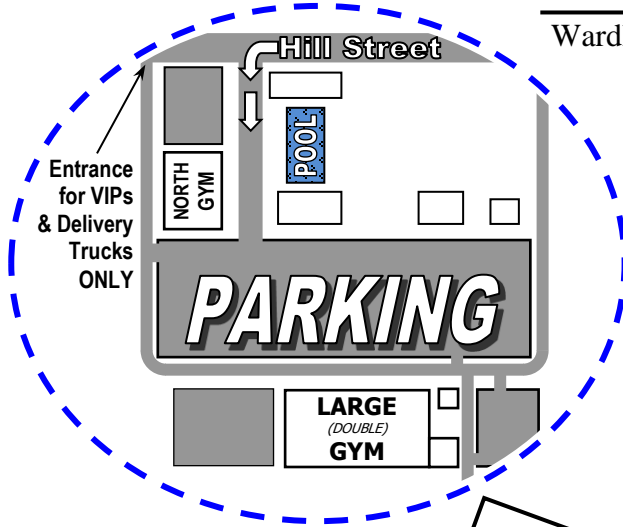

Freeway / Road Map for the LBUSD Science Fair

405 (San Diego) Freeway

710 (Long Beach) Freeway

**GPS
WARNING**

Do not use GPS or cell phone navigation as it will bring you to Willard Street where there is only a walk-in gate.

Cars must enter from Hill Street.

Cabrillo High School

2001 Santa Fe Avenue
Long Beach, CA 90810

- Gym
- Parking

DIRECTIONS:

- **Enter from Hill Street.**
- Please follow the directions of the friendly JROTC cadets coordinating the parking.
- When the central lot fills, cars will be redirected to a nearby field.
- **Willard entrance will be closed to cars.** However, a foot traffic gate will be open (next to the loop at the west end of Willard) for parents to drop off students if they are not parking right away.

Santa Fe Ave.

Willow St.

Hill St.

Willard St.
(no vehicle entrance)

Pacific Coast Hwy